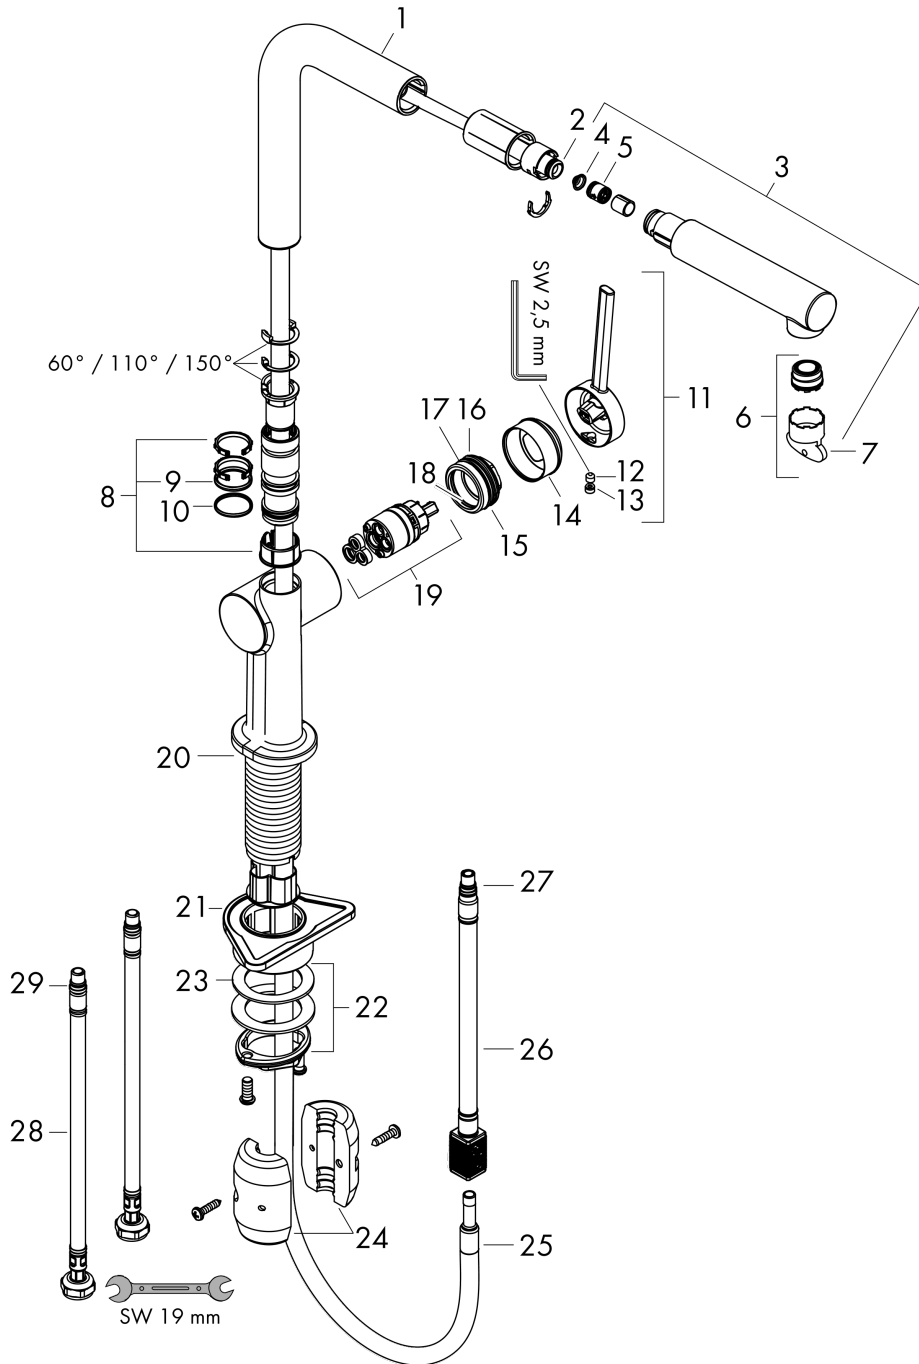

Talis M54

Single lever kitchen mixer 270, Eco, pull-out spout, 1jet

Surfaces: **Chrome** Article Number: **72845000**

Description

product features

- ComfortZone 270
- I-spout
- swivel range adjustable in 4 steps 60°, 110°, 150° or 360°
- laminar spray
- quick connect hose
- connection dimension: DN15
- maximum flow rate at 3 bar: 4,9 l/min
- ceramic cartridge
- connection type: G 3/8 connections
- temperature limitation adjustable
- integrated non-return valve
- suitable for continuous flow water heaters
- flow rate limited to maximum 6 l/min

Technology

Design awards

reddot winner 2020

Product image

Scale drawing

Talis M54
Single lever kitchen mixer 270, Eco, pull-out spout, 1jet
 Surfaces: **Chrome** Article Number: **72845000**

Flowchart

Talis M54
 Single lever kitchen mixer 270, Eco, pull-out spout, 1jet
 Surfaces: **Chrome** Article Number: **72845000**

Exploded Drawing

Year of production: >12/19

Talis M54

Single lever kitchen mixer 270, Eco, pull-out spout, 1jet

Surfaces: **Chrome** Article Number: **72845000**

Spare part list

Year of production: >12/19

Pos.	Description	Article Number	Price	PU
1	spout cpl.	93749000	-	1
2	O-ring 8x2	98112000	-	1
3	handspray	93752000	-	1
4	filter	98516000	-	1
5	non return valve DW 10	96456000	-	1
6	spray former	93753000	-	1
7	service tool	93750000	-	1
8	set of lever collars	98365000	-	1
9	O-ring 19x2	98426000	-	1
10	O-ring 20x1,5	98197000	-	1
11	handle	93736000	-	1
12	hollow set screw M5x5	98446000	-	1
13	screw cover	93735610	-	1
14	flange	93737000	-	1
15	nut	93738000	-	1
16	O-ring 25x1,5	98146000	-	1
17	O-ring 30x1,5	98433000	-	1
18	O-ring 29x2	98391000	-	1
19	cartridge, assy	93740000	-	1
20	O-ring 36x3	98052000	-	1
21	support	97523000	-	1
22	fixing set (Ø 34)	95049000	-	1
23	lever collar	97548000	-	1
24	weight	92500000	-	1
25	hose 1,50 m	93816000	-	1
26	hose	93744000	-	1
27	O-ring 7x1,5	98422000	-	1
28	connection hose 900 mm M8x0,75 G3/8	93746000	-	1
29	O-ring 6,6x1,6	93019000	-	1
a	set of adapters	93395000	-	1