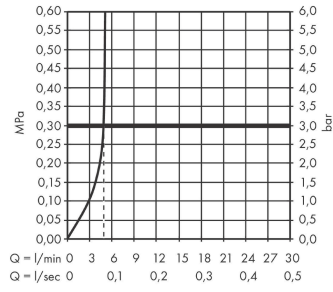

Talis M54

Single lever kitchen mixer 270, Eco, pull-out spout, 1jet

Surfaces: **Chrome** Article Number: **72845000**

Description

product features

- ComfortZone 270
- I-spout
- swivel range adjustable in 4 steps 60°, 110°, 150° or 360°
- laminar spray
- quick connect hose
- connection dimension: DN15
- maximum flow rate at 3 bar: 4,9 l/min
- ceramic cartridge
- connection type: G 3/8 connections
- temperature limitation adjustable
- integrated non-return valve
- suitable for continuous flow water heaters
- flow rate limited to maximum 6 l/min

Technology

Design awards

reddot winner 2020

Product image

Scale drawing

Talis M54
Single lever kitchen mixer 270, Eco, pull-out spout, 1jet
 Surfaces: **Chrome** Article Number: **72845000**

Flowchart

Talis M54
 Single lever kitchen mixer 270, Eco, pull-out spout, 1jet
 Surfaces: **Chrome** Article Number: **72845000**

Exploded Drawing

Year of production: >12/19

Talis M54

Single lever kitchen mixer 270, Eco, pull-out spout, 1jet

Surfaces: **Chrome** Article Number: **72845000**

Spare part list

Year of production: >12/19

Pos.	Description	Article Number	Price	PU
1	spout cpl.	93749000	-	1
2	O-ring 8x2	98112000	-	1
3	handspray	93752000	-	1
4	filter	98516000	-	1
5	non return valve DW 10	96456000	-	1
6	spray former	93753000	-	1
7	service tool	93750000	-	1
8	set of lever collars	98365000	-	1
9	O-ring 19x2	98426000	-	1
10	O-ring 20x1,5	98197000	-	1
11	handle	93736000	-	1
12	hollow set screw M5x5	98446000	-	1
13	screw cover	93735610	-	1
14	flange	93737000	-	1
15	nut	93738000	-	1
16	O-ring 25x1,5	98146000	-	1
17	O-ring 30x1,5	98433000	-	1
18	O-ring 29x2	98391000	-	1
19	cartridge, assy	93740000	-	1
20	O-ring 36x3	98052000	-	1
21	support	97523000	-	1
22	fixing set (Ø 34)	95049000	-	1
23	lever collar	97548000	-	1
24	weight	92500000	-	1
25	hose 1,50 m	93816000	-	1
26	hose	93744000	-	1
27	O-ring 7x1,5	98422000	-	1
28	connection hose 900 mm M8x0,75 G3/8	93746000	-	1
29	O-ring 6,6x1,6	93019000	-	1
a	set of adapters	93395000	-	1