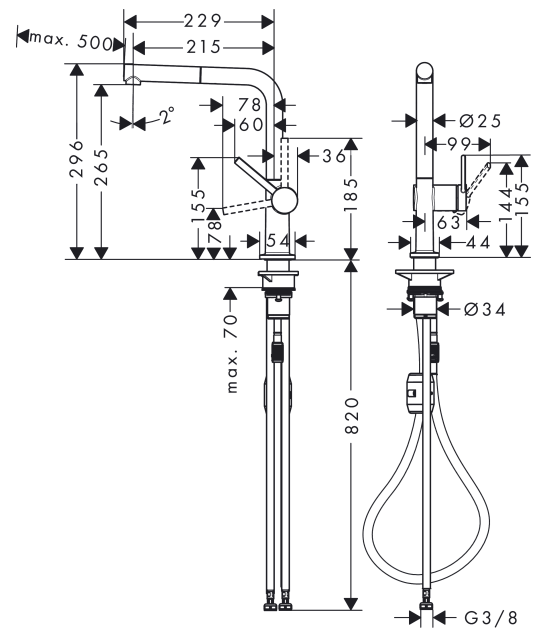

Talis M54

Single lever kitchen mixer 270, Eco, pull-out spout, 1jet

Surfaces: **Chrome** Article Number: **72845000**

Description

product features

- ComfortZone 270
- I-spout
- swivel range adjustable in 4 steps 60°, 110°, 150° or 360°
- laminar spray
- quick connect hose
- connection dimension: DN15
- maximum flow rate at 3 bar: 4,9 l/min
- ceramic cartridge
- connection type: G 3/8 connections
- temperature limitation adjustable
- integrated non-return valve
- suitable for continuous flow water heaters
- flow rate limited to maximum 6 l/min

Technology

Design awards

reddot winner 2020

Product image

Scale drawing

Talis M54
Single lever kitchen mixer 270, Eco, pull-out spout, 1jet
 Surfaces: **Chrome** Article Number: **72845000**

Flowchart

Talis M54
 Single lever kitchen mixer 270, Eco, pull-out spout, 1jet
 Surfaces: **Chrome** Article Number: **72845000**

Exploded Drawing

Year of production: >12/19

Talis M54

Single lever kitchen mixer 270, Eco, pull-out spout, 1jet

Surfaces: **Chrome** Article Number: **72845000**

Spare part list

Year of production: >12/19

Pos.	Description	Article Number	Price	PU
1	spout cpl.	93749000	-	1
2	O-ring 8x2	98112000	-	1
3	handspray	93752000	-	1
4	filter	98516000	-	1
5	non return valve DW 10	96456000	-	1
6	spray former	93753000	-	1
7	service tool	93750000	-	1
8	set of lever collars	98365000	-	1
9	O-ring 19x2	98426000	-	1
10	O-ring 20x1,5	98197000	-	1
11	handle	93736000	-	1
12	hollow set screw M5x5	98446000	-	1
13	screw cover	93735610	-	1
14	flange	93737000	-	1
15	nut	93738000	-	1
16	O-ring 25x1,5	98146000	-	1
17	O-ring 30x1,5	98433000	-	1
18	O-ring 29x2	98391000	-	1
19	cartridge, assy	93740000	-	1
20	O-ring 36x3	98052000	-	1
21	support	97523000	-	1
22	fixing set (Ø 34)	95049000	-	1
23	lever collar	97548000	-	1
24	weight	92500000	-	1
25	hose 1,50 m	93816000	-	1
26	hose	93744000	-	1
27	O-ring 7x1,5	98422000	-	1
28	connection hose 900 mm M8x0,75 G3/8	93746000	-	1
29	O-ring 6,6x1,6	93019000	-	1
a	set of adapters	93395000	-	1